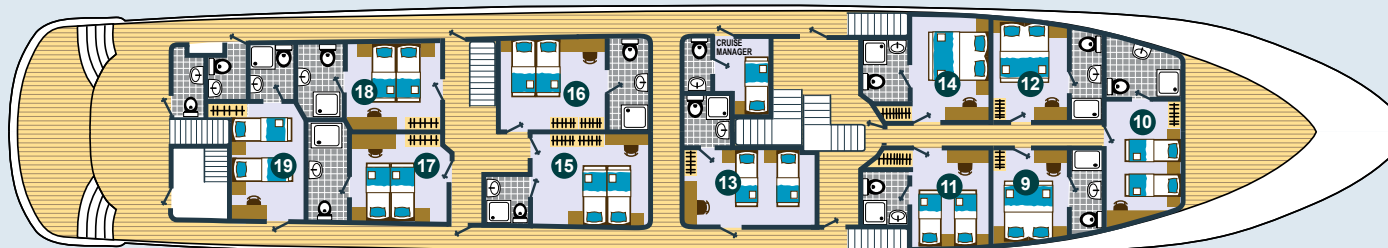

AVANTURA

POWERED BY

IWORLD OF TRAVEL

An Ady Gelber Legacy Company

AVANTURA FEATURES

Year of construction: 2019

Length: 52 m / 170.6 feet

Width: 8.6 m / 28.2 feet

Cabins: 19

Capacity: 40 passengers

Speed: 17 kmh / 9 NM

Swimming pool, Jacuzzi, Sauna & Sun deck with sunbeds

Fitness room, 2 Stand Up Paddle Boards, 2 Kayaks

Cabins with private bathroom, A/C & LCD TV

Free Wi-Fi on board

AVANTURA

UPPER DECK

MAIN DECK

LOWER DECK

AVANTURA EXTERIOR

AVANTURA CABINS

AVANTURA BATHROOMS

AVANTURA SALON