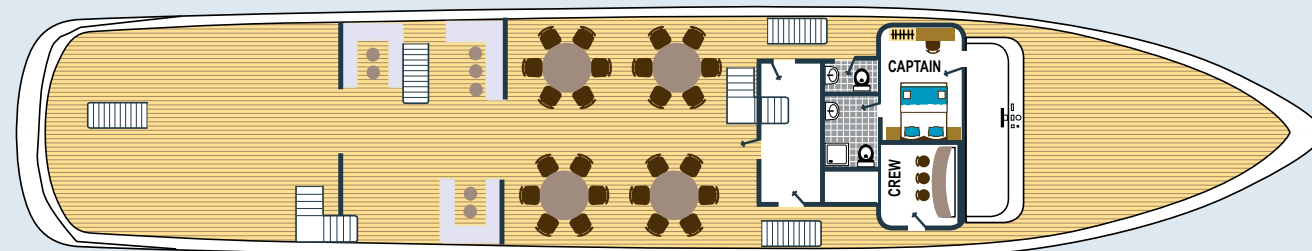

AVANTURA

POWERED BY

IWORLD OF TRAVEL

An Ady Gelber Legacy Company

AVANTURA FEATURES

Year of construction: 2019

Length: 52 m / 170.6 feet

Width: 8.6 m / 28.2 feet

Cabins: 19

Capacity: 40 passengers

Speed: 17 kmh / 9 NM

Swimming pool, Jacuzzi, Sauna & Sun deck with sunbeds

Fitness room, 2 Stand Up Paddle Boards, 2 Kayaks

Cabins with private bathroom, A/C & LCD TV

Free Wi-Fi on board

AVANTURA

UPPER DECK

MAIN DECK

LOWER DECK

AVANTURA EXTERIOR

AVANTURA CABINS

AVANTURA BATHROOMS

AVANTURA SALON