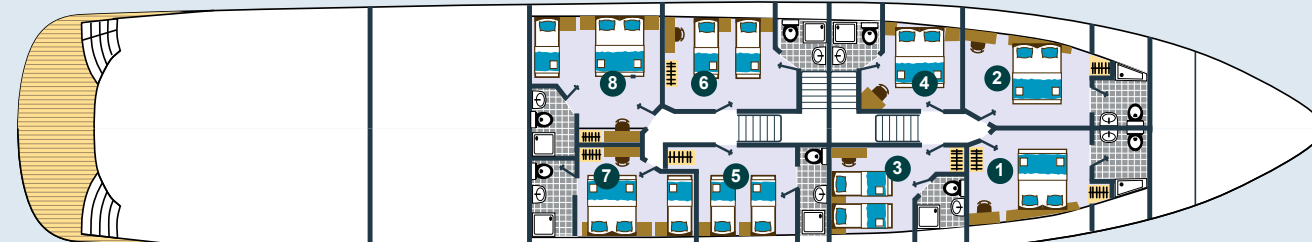

AVANTURA

POWERED BY

IWORLD OF TRAVEL

An Ady Gelber Legacy Company

AVANTURA FEATURES

Year of construction: 2019

Length: 52 m / 170.6 feet

Width: 8.6 m / 28.2 feet

Cabins: 19

Capacity: 40 passengers

Speed: 17 kmh / 9 NM

Swimming pool, Jacuzzi, Sauna & Sun deck with sunbeds

Fitness room, 2 Stand Up Paddle Boards, 2 Kayaks

Cabins with private bathroom, A/C & LCD TV

Free Wi-Fi on board

AVANTURA

UPPER DECK

MAIN DECK

LOWER DECK

AVANTURA EXTERIOR

AVANTURA CABINS

AVANTURA BATHROOMS

AVANTURA SALON